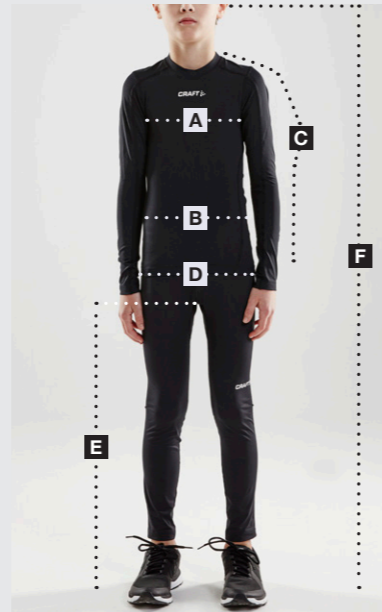

Sizing & Measurement

Use the chart below to determine your size. If you're on the borderline between two sizes, order the smaller size for a tighter fit or the larger size for a looser fit. If your measurements for chest and waist correspond to two different suggested sizes, order the size indicated by your chest measurement.

HOW TO MEASURE YOURSELF

MEN

WOMEN

JUNIOR

A. CHEST
Wrap a tape measure evenly around the fullest part around the chest under your arms.

B. WAIST
Wrap a measure tape around your natural waistline.

C. SHOULDER AND SLEEVE LENGTH
Measure from the lowest part of the neck, over the tip of the shoulder and down the outside of the arm, past the elbow and to the wrist. Keep the arm slightly bent.

D. SEAT
Standing with your feet together, measure around the fullest part of your hips.

E. INSIDE OF LEG
Standing with your feet together, measure from the crotch all the way down to the floor. Don't forget to stand as straight as possible. You may have to ask a friend to help you.

F. LENGTH
The total length of your body from foot up to the top of your head.

MEN								
SIZE	XS	S	M	L	XL	XXL	3XL	4XL
Chest (cm)	87	93	99	105	111	119	127	135
Waist (cm)	75	81	87	93	99	107	115	123
Seat (cm)	89	95	101	107	113	121	129	137
Shoulder+ Sleeve length (cm)	78	80	82	84	86	88	90	92
Inside of leg (cm)	82	84	86	88	90	92	94	96
Length (cm)	172	176	180	184	188	192	196	200